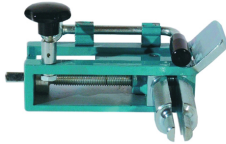

Miscellaneous

Miscellaneous for connections and valves.

External binding with wire

Ident	Length (m)	Thickness (mm)	Item No	Weight
Binding device			44500050	1,04
Mechanical coupling device			44510051	4,02
Binding wire for delivery hoses	125	1,4	44510050	1,50